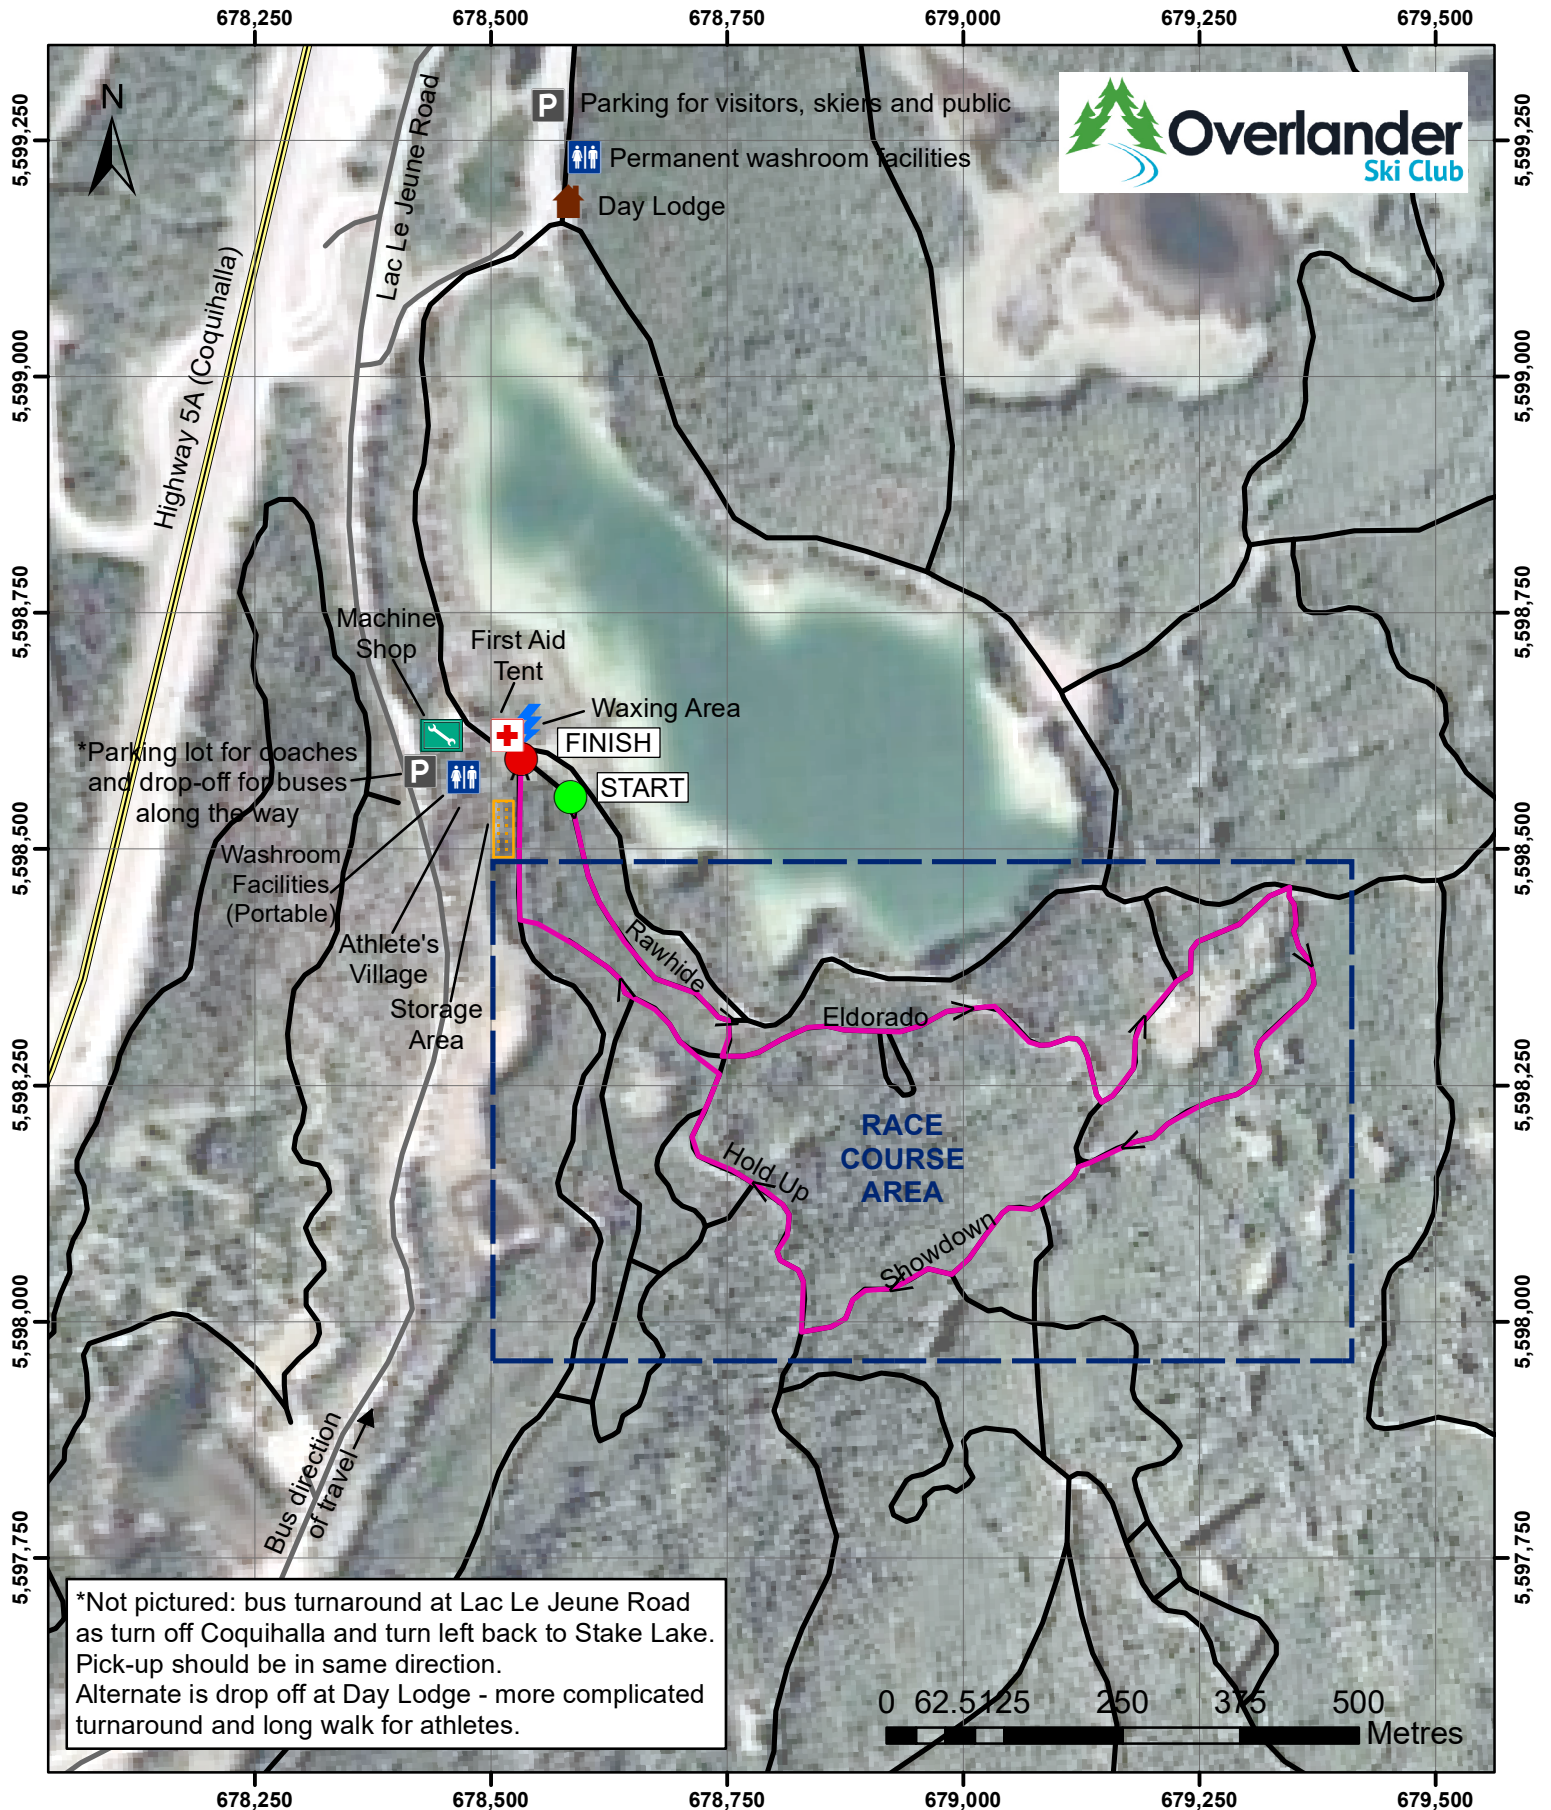

Overlander Ski Club Race Courses

BC Games Facilities, Layout and Access

*Not pictured: bus turnaround at Lac Le Jeune Road as turn off Coquihalla and turn left back to Stake Lake. Pick-up should be in same direction. Alternate is drop off at Day Lodge - more complicated turnaround and long walk for athletes.