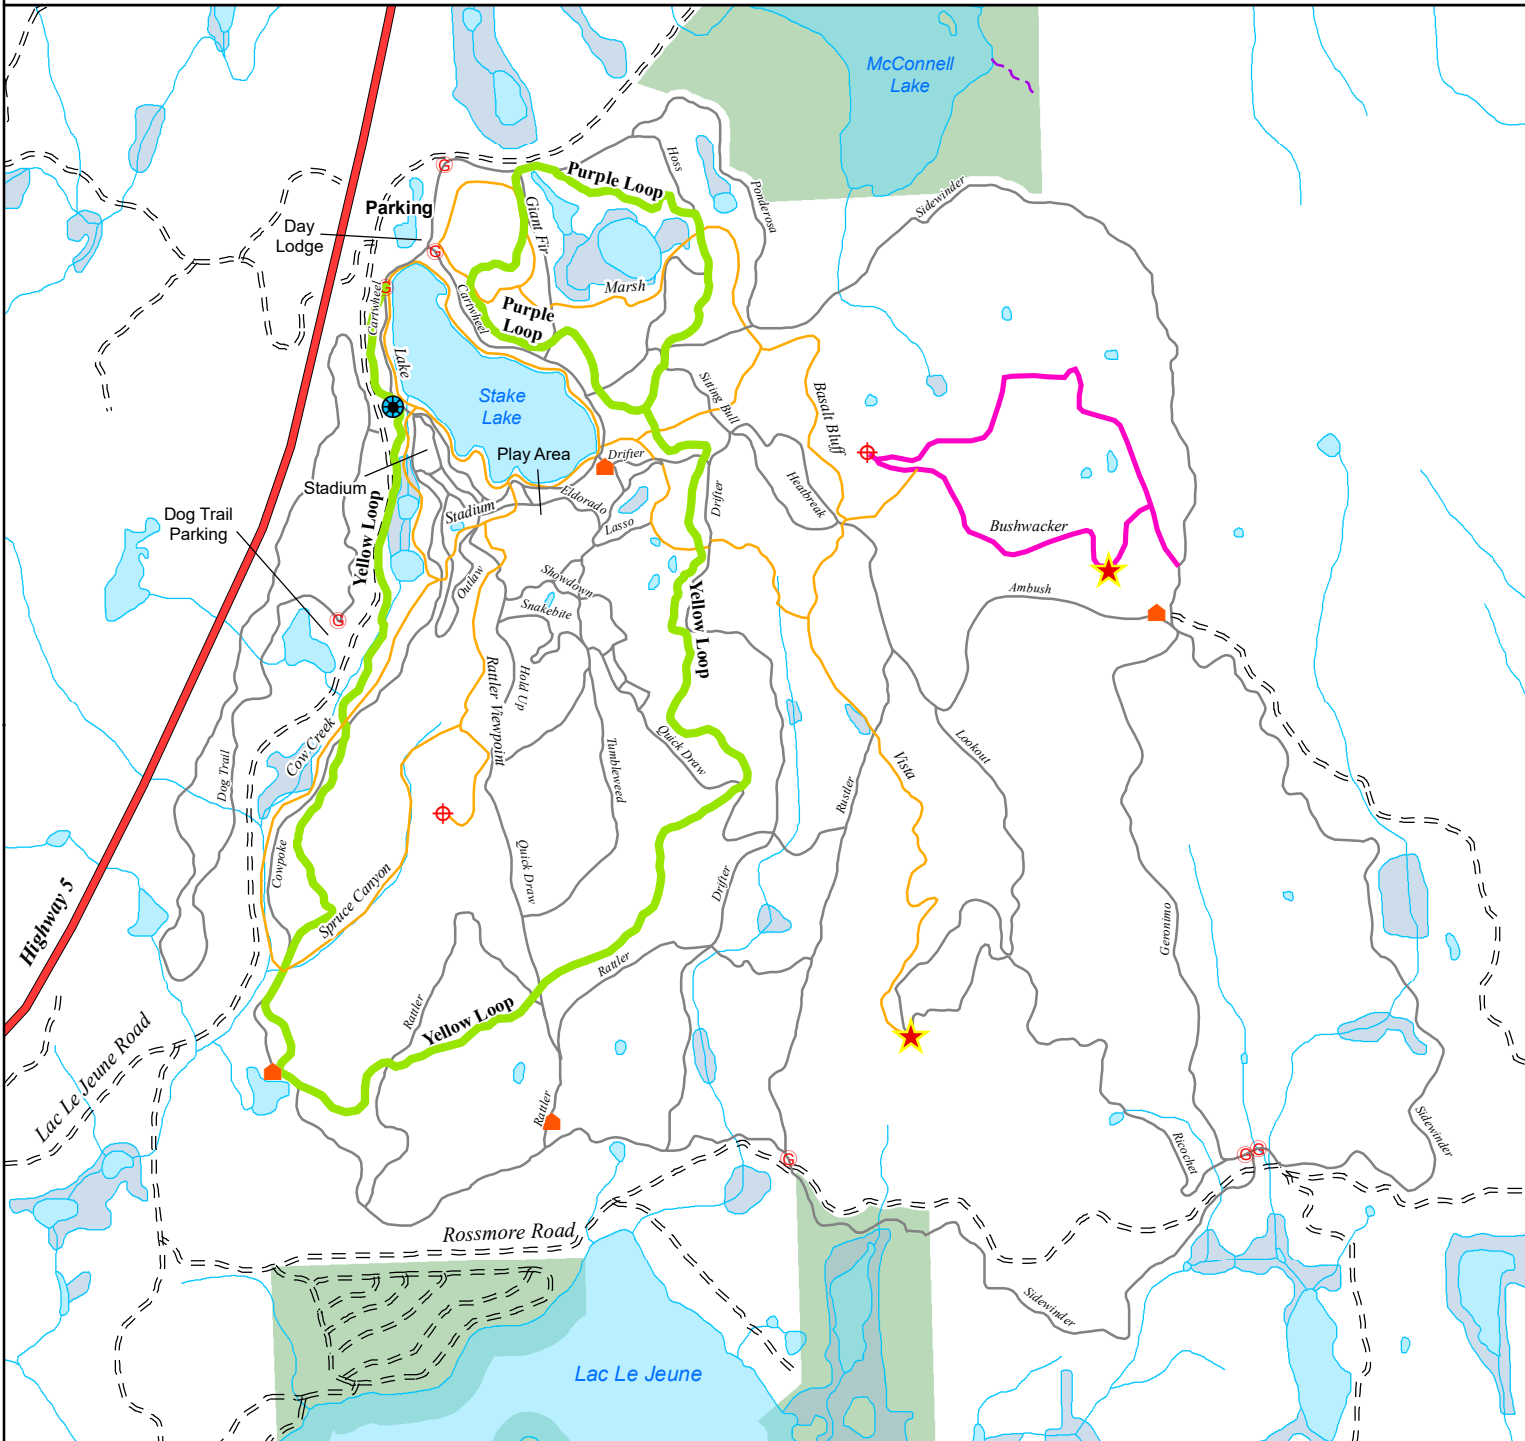

Overlander Off Piste Trail Map Dec. 24, 2021

Prepared for:

Overlander Ski Club

Scale 1:25,000

Legend

-  Look Out
-  Viewpoint
-  Warming Hut
-  Machine shop
-  Gate
-  Road
-  Highway
-  Off Piste Ski Trail
-  Multit-Use Trail
-  Snowshoe Trail
-  Ski Trail
-  Other Trail
-  Creek
-  Lake
-  Wetland
-  Provincial Park

In Case of Emergency: Call the OSC
Ticket Booth at 250-372-5514
or 911 after hours