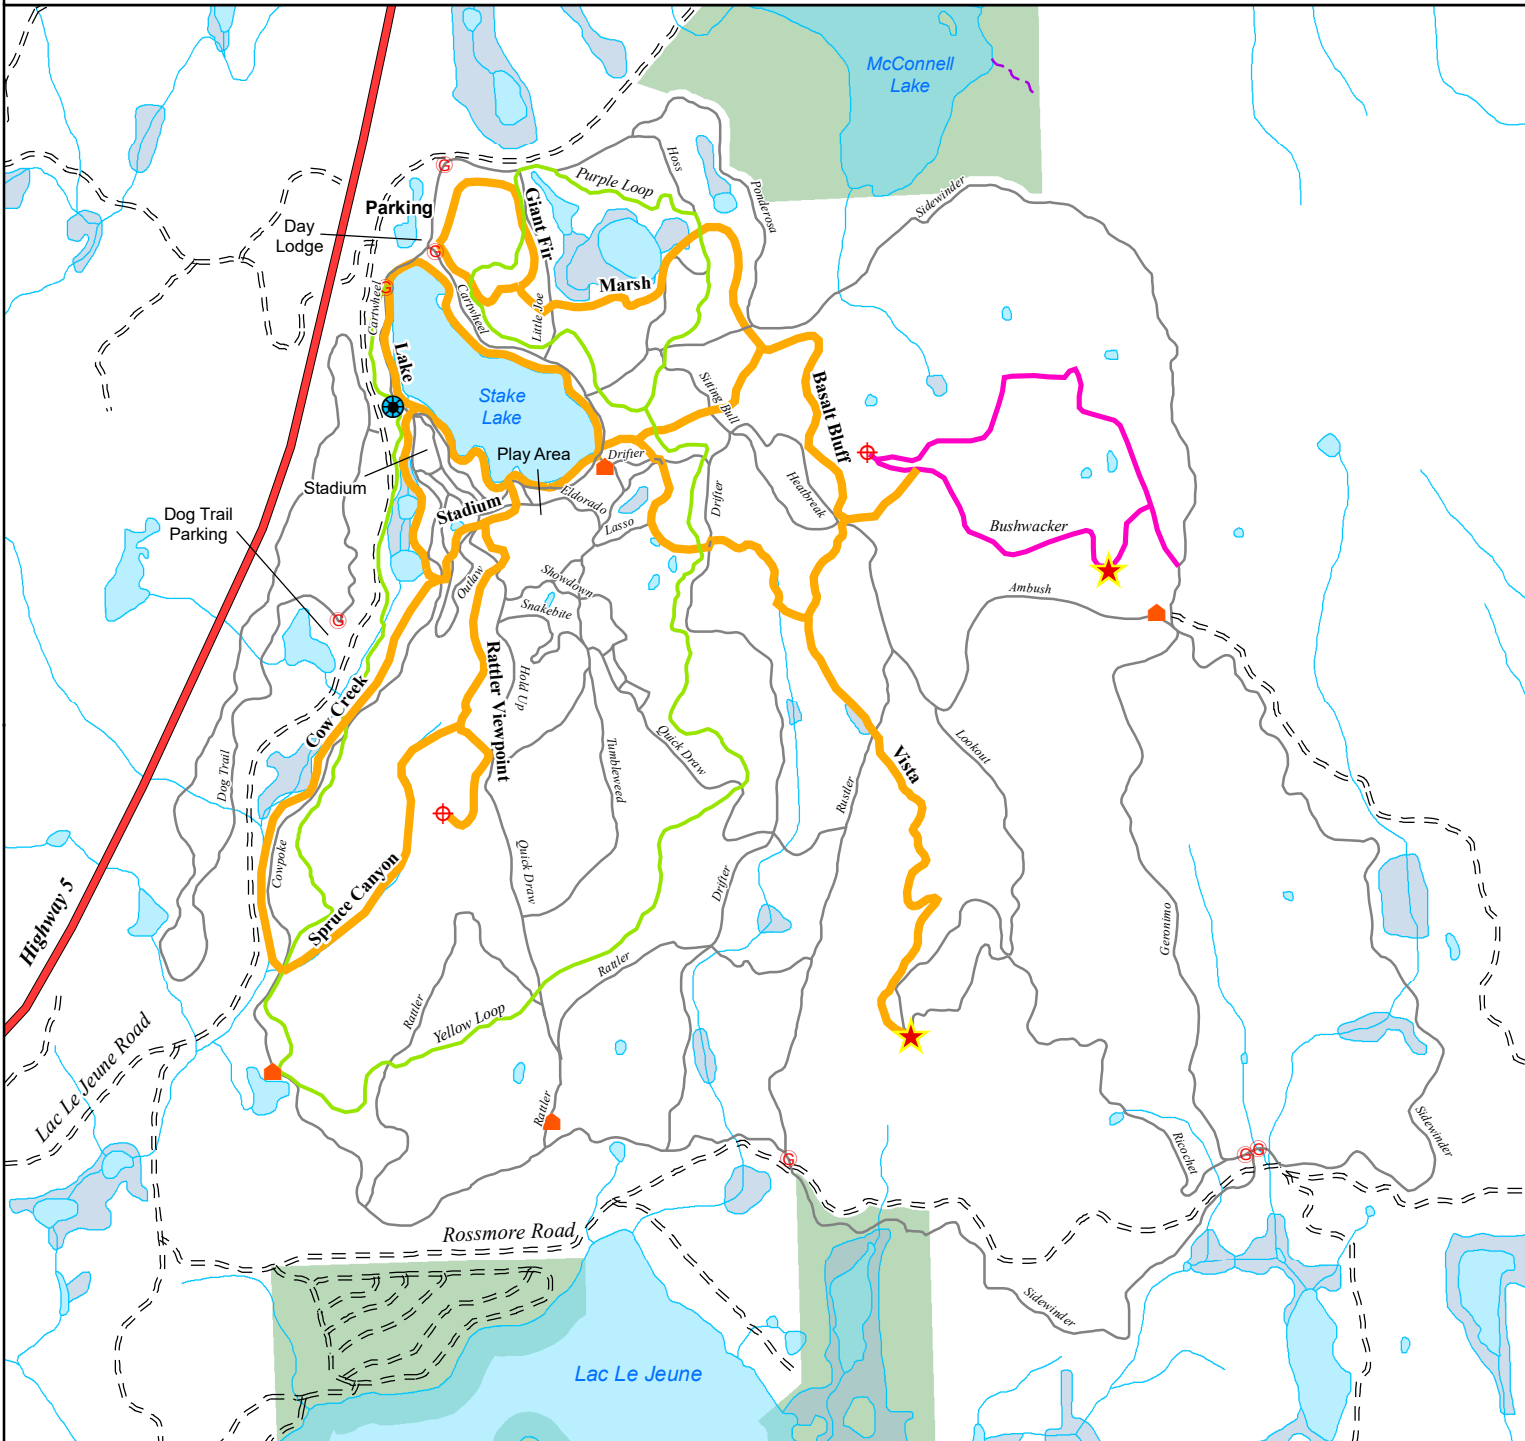

# Overlander Snowshoe Trail Map Dec. 24, 2021

Prepared for:

## Overlander Ski Club

Scale 1:25,000

### Legend

-  Look Out
-  Viewpoint
-  Warming Hut
-  Machine shop
-  Gate
-  Road
-  Highway
-  Snowshoe Trail
-  Multi-Use Trail
-  Off Piste Ski Trail
-  Ski Trail
-  Other Trail
-  Creek
-  Lake
-  Wetland
-  Provincial Park