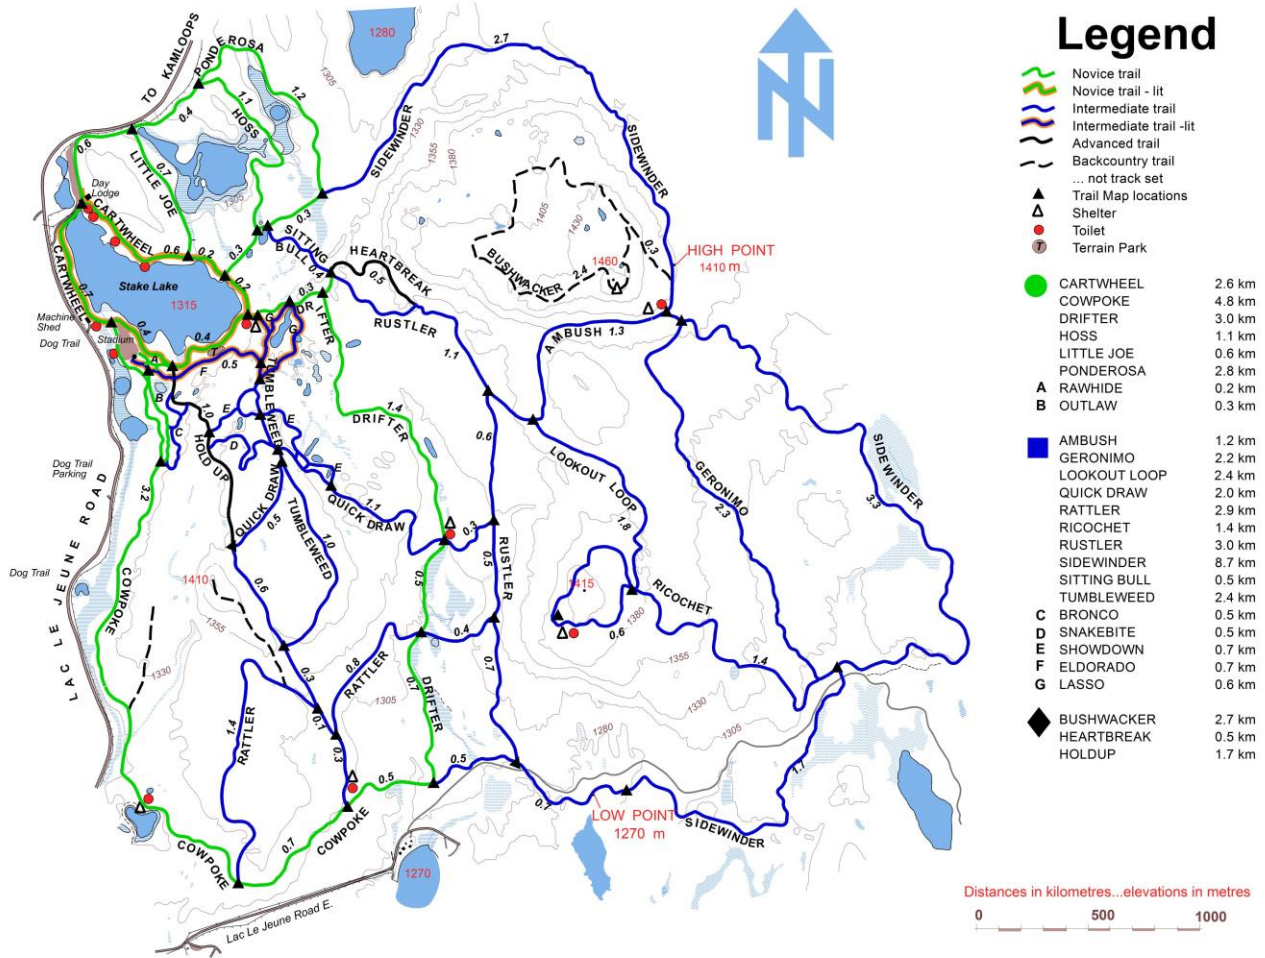

Stake Lake Ski Trails

EMERGENCY PHONE

December to March
call Trails Ticket Booth
(250) 372-5514

April to November call 911

EMERGENCY LOCATOR NUMBERS

Use the number at each trail junction
to help staff locate you in an
emergency

Map updated Nov 2015