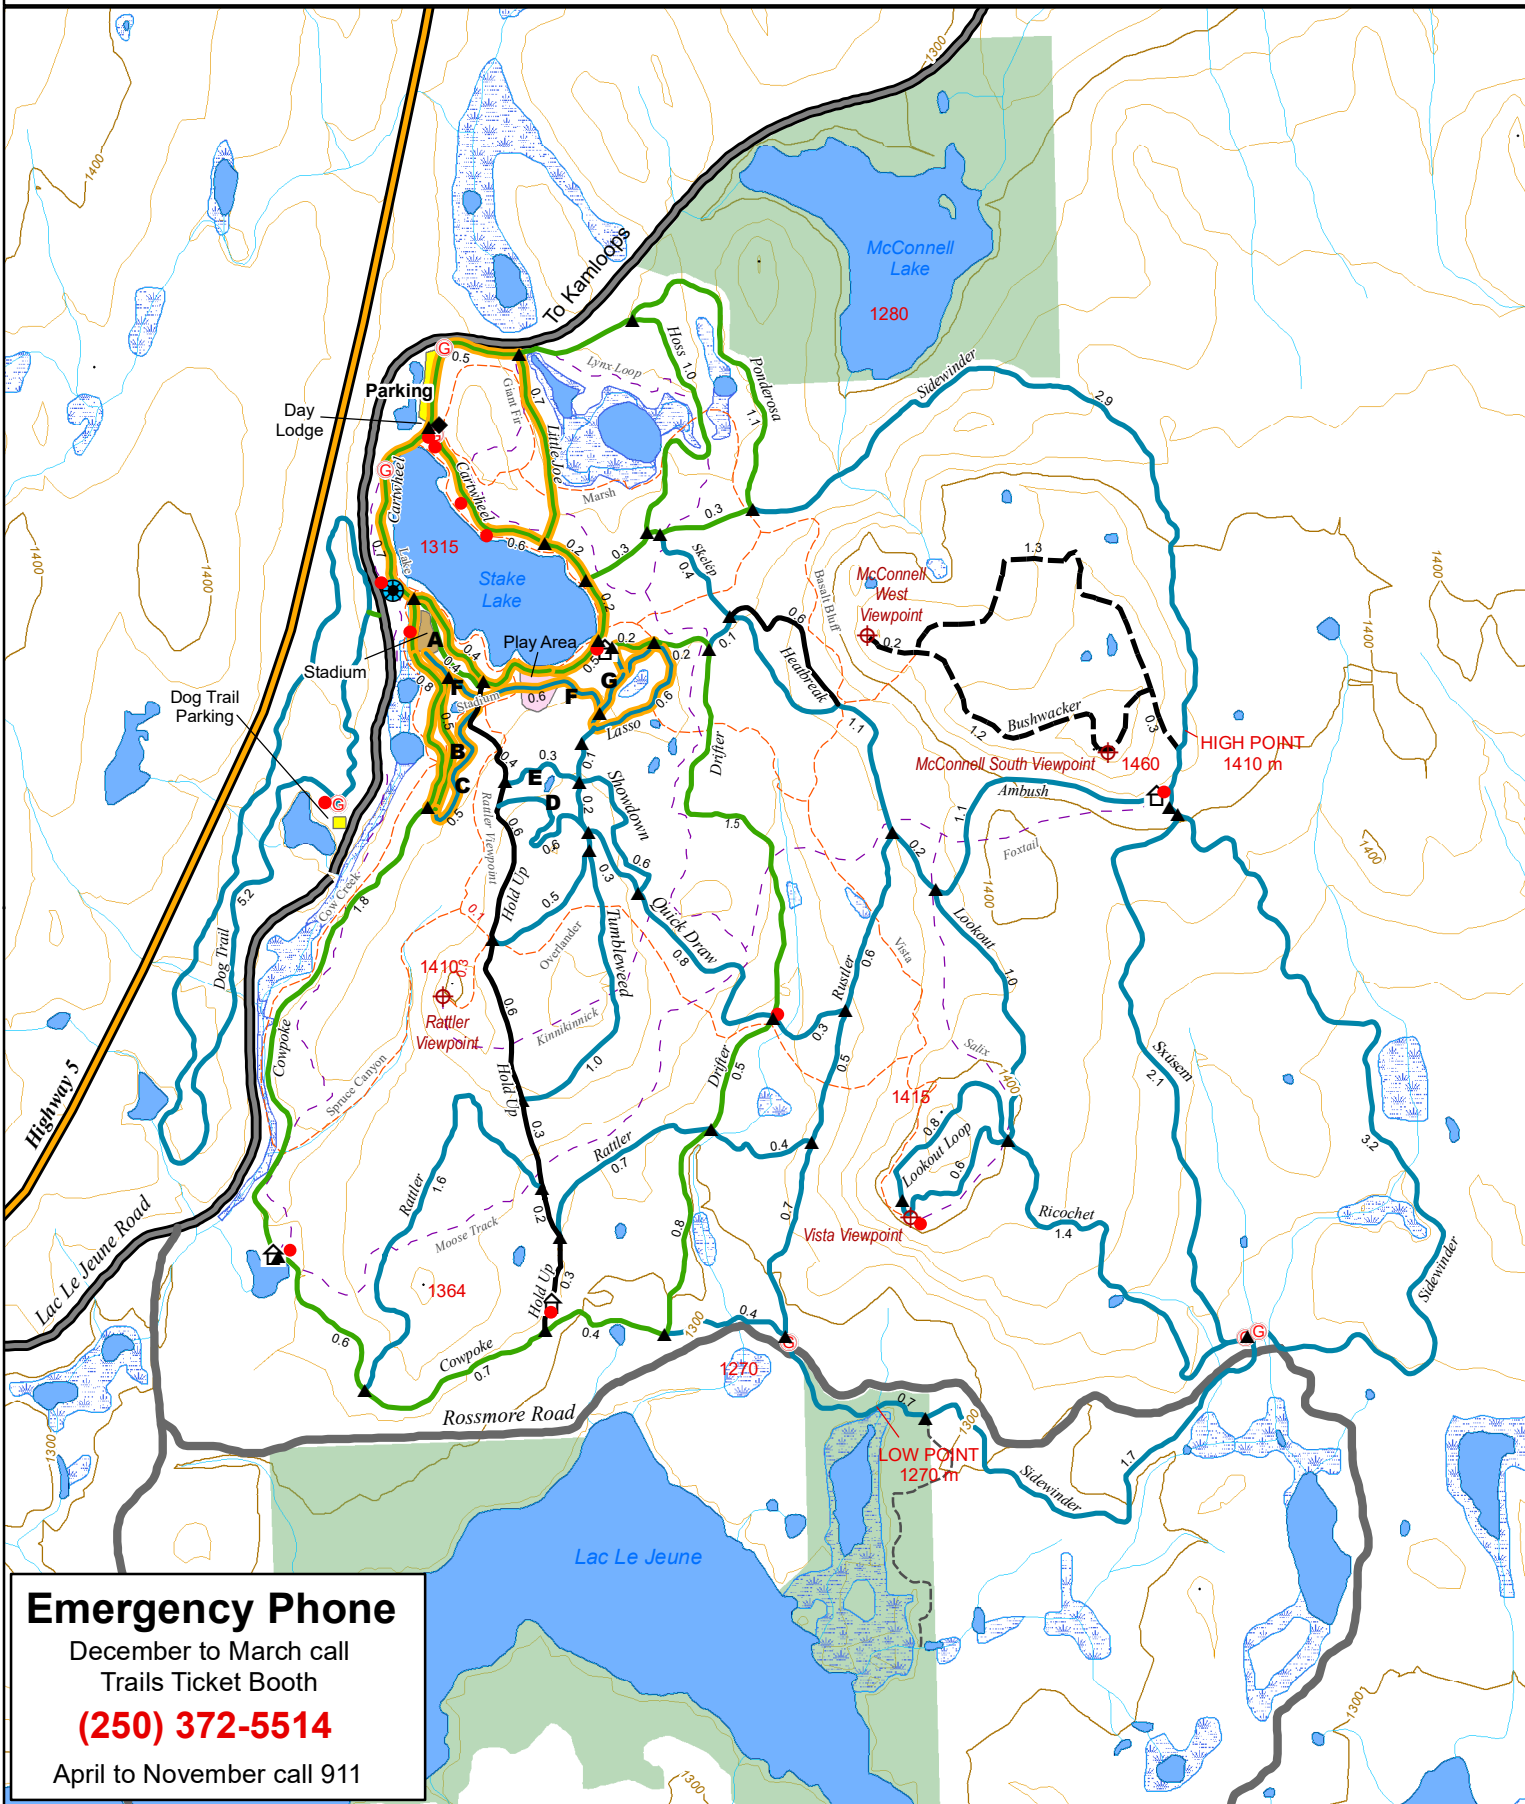

Stake Lake Ski Trails

Legend

- Novice
- Novice Lit
- Intermediate
- Intermediate Lit
- Advanced
- - - Multi-Use
- - - Snowshoe trails
- - - Off Piste trails
- Creek
- Lake
- Wetland
- Provincial Park
- ▲ Trail Map Locations
- ⌂ Shelter
- Toilet
- ◆ Day Lodge
- ⊕ Viewpoint
- ⊕ Machine shop
- Ⓞ Gate

- CARTWHEEL 2.6 km
- COWPOKE 4.3 km
- DRIFTER 3.2 km
- HOSS 1.0 km
- LITTLE JOE 0.7 km
- PONDEROSA 2.7 km
- A RAWHIDE 0.4 km
- B OUTLAW 0.5 km

- AMBUSH 1.3 km
- SXUSEM 2.1 km
- LOOKOUT 1.0 km
- LOOKOUT LOOP 1.4 km
- QUICK DRAW 1.9 km
- RATTLER 2.9 km
- RICOCHET 1.4 km
- RUSTLER 2.9 km
- SIDEWINDER 8.9 km
- SKELÉP 0.5 km
- TUMBLEWEED 1.8 km
- C BRONCO 0.5 km
- D SNAKEBITE 0.6 km
- E SHOWDOWN 0.9 km
- F ELDORADO 0.6 km
- G LASSO 0.6 km

DOG TRAIL 5.2 KM

- ◆ BUSHWACKER 3.0 km
- ◆ HEARTBREAK 0.6 km
- ◆ HOLD UP 2.4 km

Distances in Kilometres - Elevations in metres

Map updated Dec. 2022

Emergency Phone

December to March call
Trails Ticket Booth

(250) 372-5514

April to November call 911